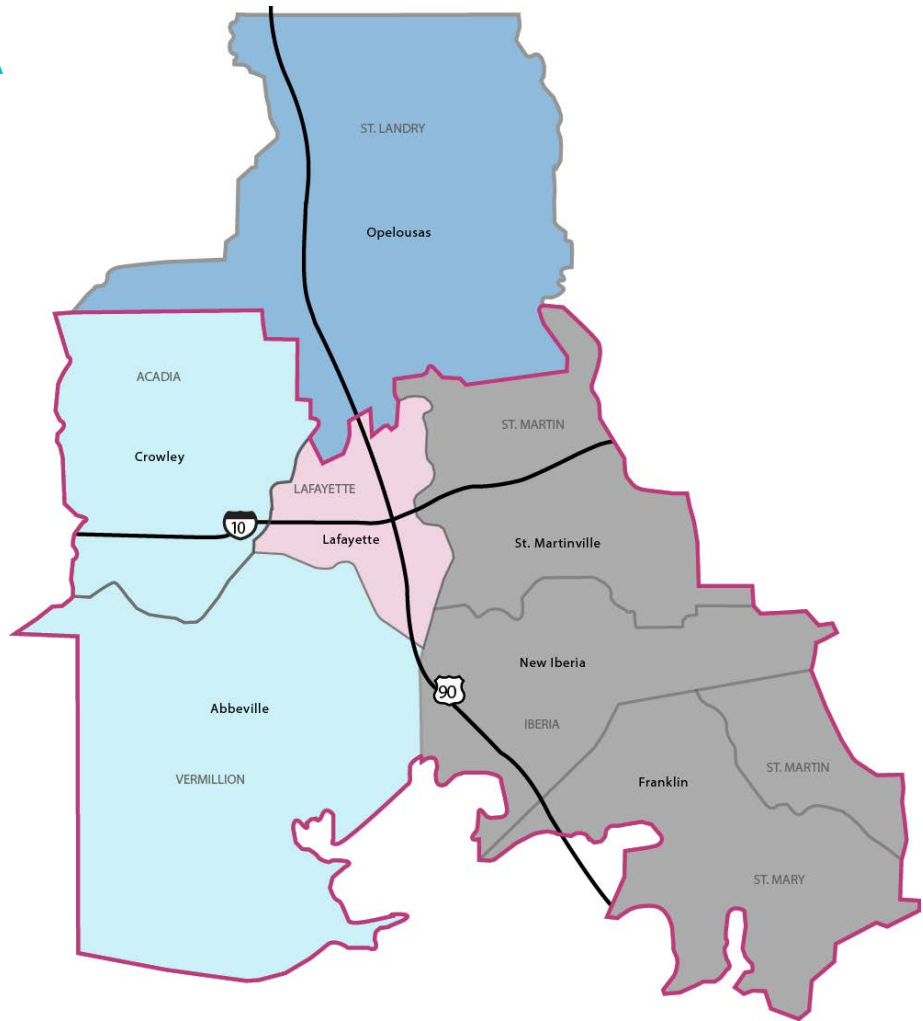

# COX MEDIA COVERAGE AREA

## LAFAYETTE DMA

### Cox Media Insertable Carriers

Zone	Major Cities	UE's	Parish	Zip Codes
West Acadiana Syscode 1995	Crowley, Abbeville, Delcambre, Erath, Kaplan, Rayne	11,920	Vermillion, Acadia	70510 70526 70528 70533 70548 70578
Lafayette Syscode 1984	Broussard, Carencro, Duson, Scott, Maurice, Milton, Youngville	51,229	Lafayette	70501 70503 70504 70506 70507 70508 70518 70520 70529 70555 70583 70592 70598
East Acadiana Syscode 1983	New Iberia, St. Martinville, Franklin, Jeanerette, Loreauville, Baldwin, Centerville, Charenton, Garden City, Patterson, Breaux Bridge, Arnaudville, Henderson, Parks, Cecilia	26,422	Iberia, St. Mary, St. Martin	70380 70392 70512 70514 70517 70538 70544 70552 70582 70560 70563 70562
<b>GLOBAL</b> Syscode 0521	<b>All of the Above</b>	<b>89,571</b>		
Opelousas Syscode 6788	Branch, Chatagnier, Church Point, Eunice, Lawtell, Leonville, Lewisburg, Plaisance, Sunset, Washington	14,539	St. Landry	70525 70535 70570 70584 70589 70562
<b>ACADIANA</b>	<b>All of the Above</b>	<b>104,110 UE's</b>		