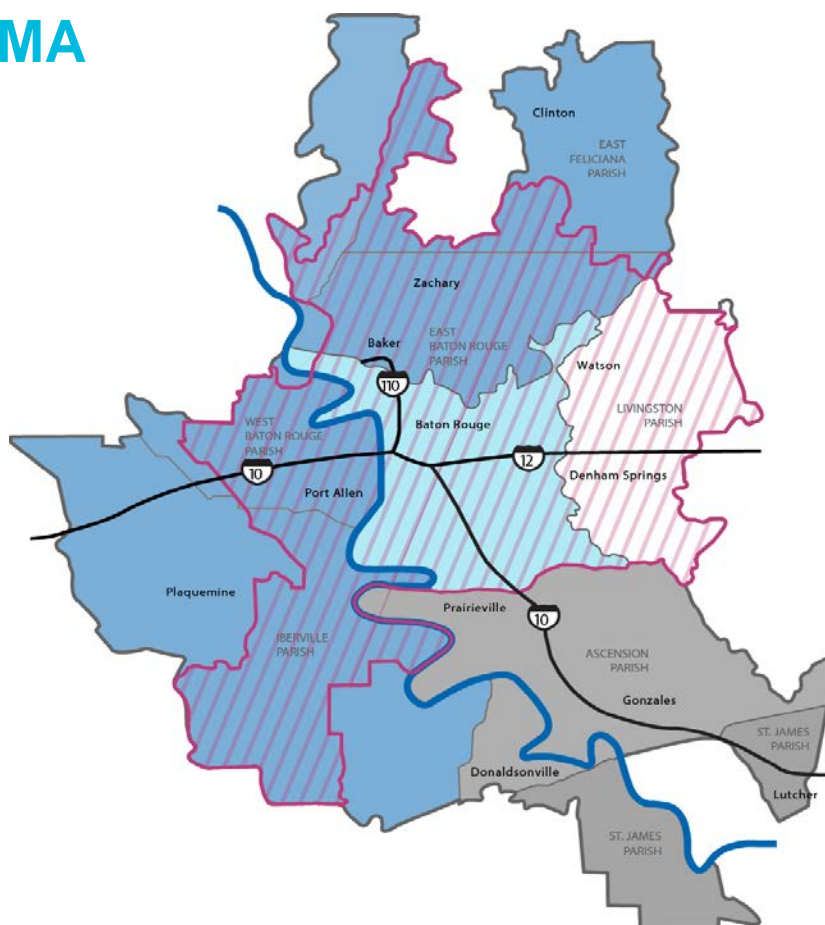

COX MEDIA COVERAGE AREA

BATON ROUGE DMA

Cox Media Insertable Carriers

	Gonzales/Donaldsonville
	Baker/Zachary/Plaquemine
	Denham Springs
	Baton Rouge
	Cox/U-verse

Zone	Major Cities	UE's	Parish	Zip Codes
Baker/Zachary/ Plaquemine Syscode 2351	Addis, Brusly, Erwinville, Grosse Tete, Jackson, Maringouin, Port Allen, Rosedale, Slaughter, White Castle, Clinton Weyanoke	21,066	East Feliciana, West Feliciana, East Baton Rouge, West Baton Rouge, Iberville	70710 70748 70777 70714 70757 70787 70719 70764 70788 70722 70765 70791 70729 70767 70740 70772
Denham Springs Syscode 3174	Watson, Walker	14,754	Livingston	70706 70727 70786 70726 70785
Baton Rouge Syscode 0021	Greenwell Springs, Pride	98,563	East Baton Rouge	70739 70808 70817 70770 70809 70818 70801 70810 70819 70802 70811 70820 70803 70812 70826 70804 70813 70836 70805 70814 70893 70806 70815 70807 70816
Gonzales/ Donaldsonville Syscode 3173	Carville, Darrow, Geismar, Burnside, Prairieville, St. Amant, St. Gabriel, Sorrento, Gramercy, Sunshine, Lutchter	14,921	Ascension, St. James, Iberville	70052 70737 70776 70721 70738 70778 70725 70769 70780 70734 70774 70346 70071
Cox Plus Syscode 9971	Baton Rouge, Denham Springs, Zachary	30,171		70342, 70346, 70380, 70392, 70538, 70706, 70710, 70714, 70726, 70739, 70748, 70764, 70767, 70770, 70777, 70785, 70791, 70802, 70805, 70806, 70807, 70808, 70809, 70910, 70811, 70812, 70814, 70815, 70816, 70817, 70817, 70818, 70819, 70820
5 Zones		179,475 UE's	8 Parishes	

Definition: UEs = Universal Estimates. Source: NCC/CableTrack©; Nielsen Media Research [Q2 2016] Total Interconnect Universe Estimates. Figures represent estimated potential household coverage for the locally insertable channels on the TV Starter Tier in each system/zone. All estimates generated from Nielsen Total Interconnect UEs and adjusted proportionally based on system/zone coverage area. Cox Media does not warrant the accuracy of any subscriber numbers, universe estimates, coverage maps, zip codes lists, or any other indications of the number of viewers that may watch your ad. Your ad may be viewable only by analog or digital customers, a certain tier, or a portion of the area covered by the interconnect or system headend. Universe and coverage estimates are subject to change without notice and may not reflect carriage limitations for individual networks. Contact Cox Media or visit www.coxmedia.com for details.